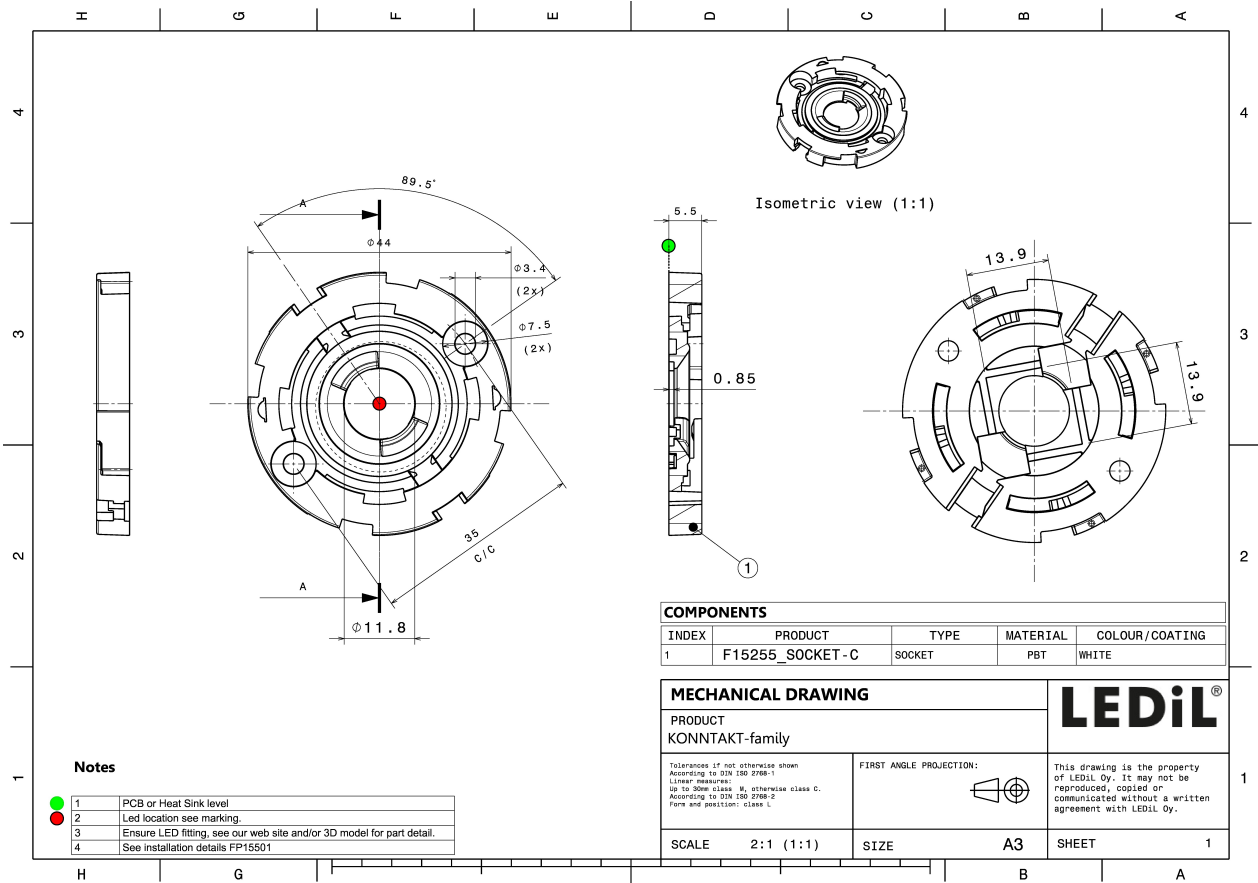

HEKLA-SOCKET-C

Version compatible with COBs of 13.5 x 13.5 mm packages and max 11.6 mm LES size

TECHNICAL SPECIFICATIONS:

Dimensions	Ø 44 mm
Height	5.5 mm
Fastening	screw
Colour	white
Box size	315 x 225 x 260 mm
Box weight	5.3 kg
Quantity in Box	1000 pcs
ROHS compliant	yes ⓘ

MATERIAL SPECIFICATIONS:

Component	Type	Material	Colour
HEKLA-SOCKET-C	Base part	PBT	white

GENERAL INFORMATION:

NOTE: The typical beam angle will be changed by different color, chip size and chip position tolerance. The typical total beam angle is the full angle measured where the luminous intensity is half of the peak value.