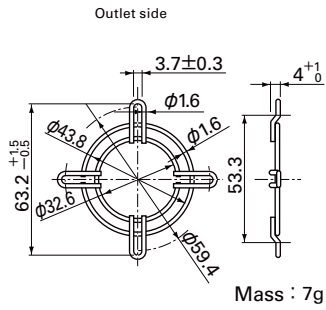

Dimensions (unit : mm)

52mm sq. type

Model : 109-149 Surface treatment : Nickel-chrome plating Color (silver)

52mm sq. type

Model : 109-149E Surface treatment : Nickel-chrome plating Color (silver)

Mounting example