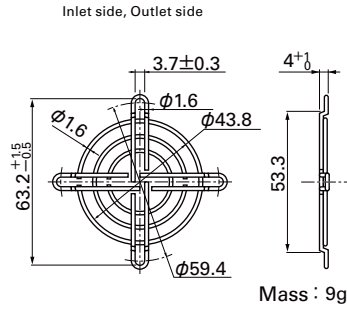

Dimensions (unit : mm)

52mm sq. type

Model : 109-149 Surface treatment : Nickel-chrome plating Color (silver)

52mm sq. type

Model : 109-149E Surface treatment : Nickel-chrome plating Color (silver)

Mounting example